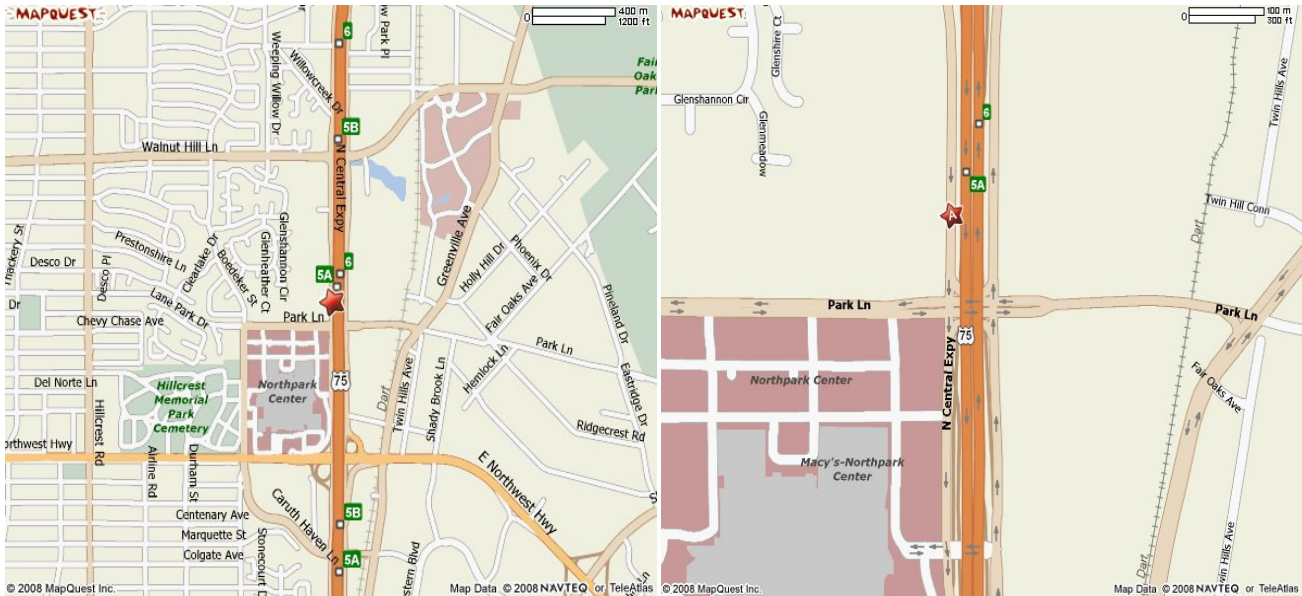

9101 North Central Expressway (At Park Lane)
 Suite 520
 Dallas, TX 75231
 469-232-5454

From West (Ft. Worth Area)

Take I-20E and it becomes I-30
 Take 75N (Central Expressway)
 Take North park/Park Lane Exit
 Continue to Park Lane Turning Left
 Go Over 75 To First Pyramid Building
 Parking Lot On Right (Baylor Building)
 Parking Garage Available At No Charge

From Denton take 380 East to McKinney
 Take 75S at McKinney.
 Exit North Park/Park Lane
 Turn Right into Parking Lot of Baylor Building
 Parking Garage Available At No Charge

From South of Dallas

a. Take I-45N to 75N (Central Expressway)
 OR
 b. North on I-35E to 75N (Central Expressway)
 Traveling Through Downtown Dallas on 75N
 Exit Northpark/Park Lane
 Turn Left on Park Lane
 Go Over 75 to First Pyramid Building
 Parking Lot On Right (Baylor Building)
 Parking Garage Available At No Charge

From North (Frisco Area)
 Take Dallas Parkway Toll Road
 Crossing Over I-635
 Travel South to 190 (George Bush Freeway)
 East to 75S (Central Expressway)
 Exit Northpark/Park Lane
 Turn Right into Baylor Building Parking Lot
 Parking Garage Available At No Charge

*Please call number list above for more specific directions only