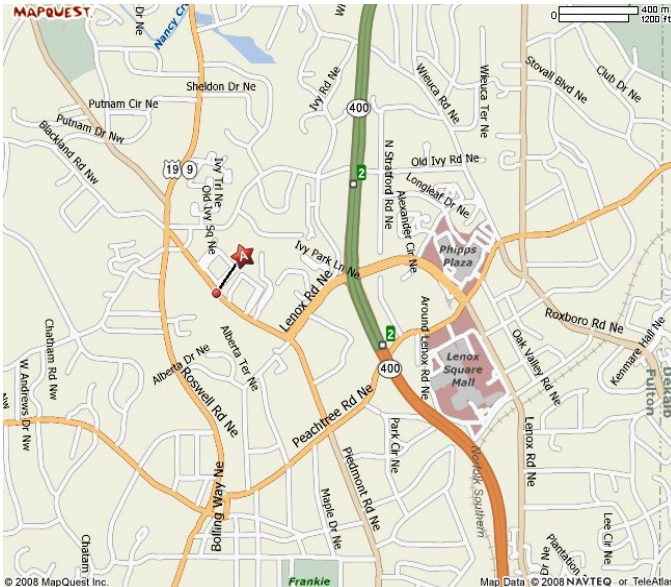

3535 Piedmont Road NE  
**Bldg. 14**, Suite 100  
 Atlanta, GA 30305  
 404-816-9665

**From GA-400, going south:**

1. Head south on GA-400 S (toll road - 50 cents)
2. Take exit 2 for Lenox Rd/GA-141-CONN toward Buckhead
3. Turn ➡ right at GA-141-CONN W/Lenox Rd NE and travel .3 miles
4. Turn ➡ right at Piedmont Rd NE and travel .3 miles
5. Turn ➡ right at Piedmont Center (Second Traffic Light and across from The Manor apartments)

**From GA-400, going north:**

1. Head north on GA-400 N
2. Take exit 2 for Lenox Rd/GA-141-CONN toward Buckhead
3. Keep ← left at the fork, follow signs for GA-141 W/Piedmont Rd
4. Turn ← left at Lenox Rd NE and travel .3 miles
5. Turn ➡ right at Piedmont Rd NE and travel .3 miles
6. Turn ➡ right at Piedmont Center NE (Second Traffic Light)

Once you have turned into Piedmont Center NE (or Driveway B) continue straight to the last Building #14 (highlighted in yellow). Please park in dedicated parking structure (highlighted in green). Handicap parking is available one level down.

\*Please call number listed above for more specific directions