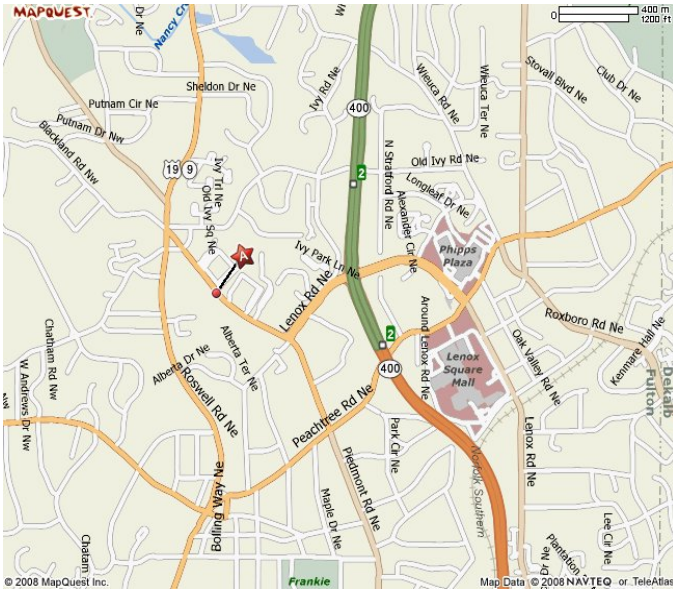

3535 Piedmont Road NE
Bldg. 14, Suite 100
 Atlanta, GA 30305
 404-816-9665

From GA-400, going south:

1. Head south on GA-400 S (toll road – 50 cents)
2. Take exit 2 for Lenox Rd/GA-141-CONN toward Buckhead
3. Turn ➡ right at GA-141-CONN W/Lenox Rd NE and travel .3 miles
4. Turn ➡ right at Piedmont Rd NE and travel .3 miles
5. Turn ➡ right at Piedmont Center (Second Traffic Light and across from The Manor apartments)

From GA-400, going north:

1. Head north on GA-400 N
2. Take exit 2 for Lenox Rd/GA-141-CONN toward Buckhead
3. Keep ← left at the fork, follow signs for GA-141 W/Piedmont Rd
4. Turn ← left at Lenox Rd NE and travel .3 miles
5. Turn ➡ right at Piedmont Rd NE and travel .3 miles
6. Turn ➡ right at Piedmont Center NE (Second Traffic Light)

Once you have turned into Piedmont Center NE (or Driveway B) continue straight to the last Building #14 (highlighted in yellow). Please park in dedicated parking structure (highlighted in green). Handicap parking is available one level down.

*Please call number listed above for more specific directions