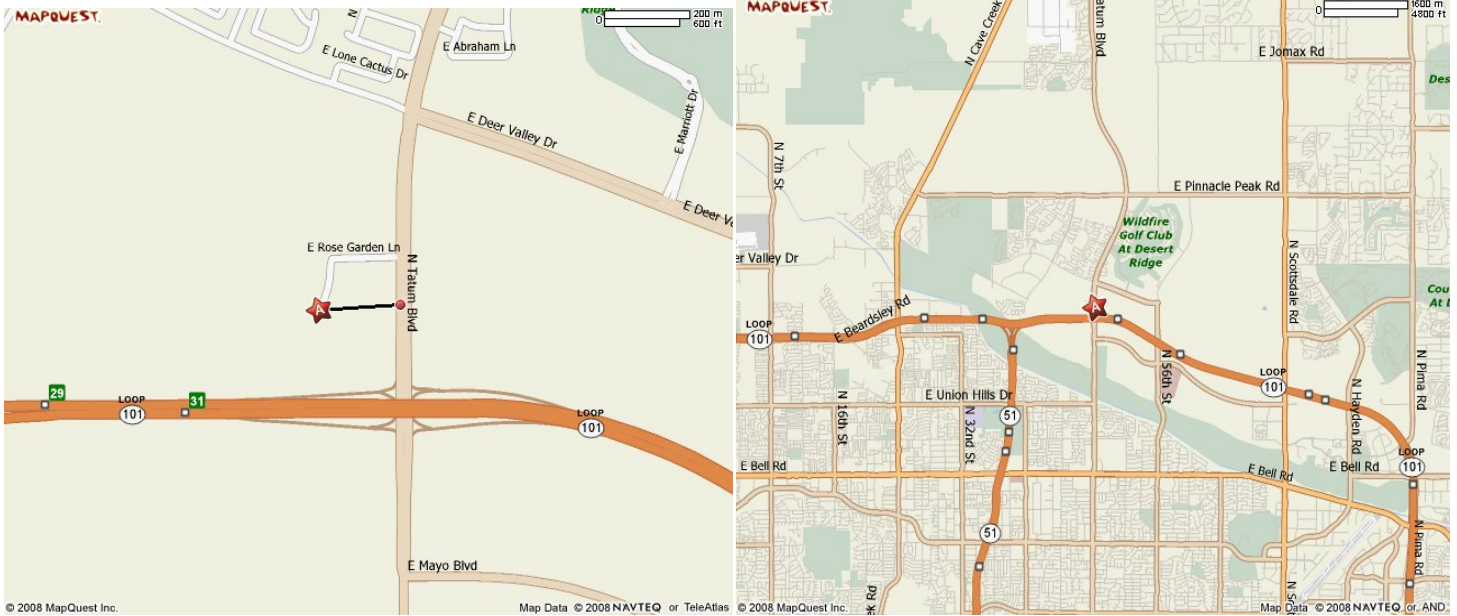

Desert Ridge Corporate Center II
20830 North Tatum Boulevard, Suite 150 (at Highway 101)
Phoenix, AZ 85050
480-513-4477

From East Valley, West Valley, Scottsdale:

Take Highway 101 to the Tatum Blvd exit
Go North on Tatum Blvd ½ block and turn left into the Desert Ridge Corporate Center
Drive through the ‘round about’ and then turn right-following the sign to 20830 Corporate Center II
The 20830 N. Tatum Blvd building will be directly in front of you
There are building entrances on both the East and West sides
ClearChoice is on the first floor on the Southwest corner of the building

From Central Phoenix or Sky Harbor Airport:

Take Highway 51 north to Highway 101
Go East on the 101 to the Tatum Blvd exit
Go North on Tatum Blvd ½ block and turn left into the Desert Ridge Corporate Center
Drive through the ‘round about’ and then turn right-following the sign to 20830 Corporate Center II
The 20830 N. Tatum Blvd building will be directly in front of you
There are building entrances on both the East and West sides
ClearChoice is on the first floor on the Southwest corner of the building

From North Valley (Carefree, Cave Creek, Anthem, New River):

Take I-17 south to Highway 101
Go East on the 101 to the Tatum Blvd exit
Go North on Tatum Blvd ½ block and turn left into the Desert Ridge Corporate Center
Drive through the ‘round about’ and then turn right-following the sign to 20830 Corporate Center II
The 20830 N. Tatum Blvd building will be directly in front of you
There are building entrances on both the East and West sides
ClearChoice is on the first floor on the Southwest corner of the building

**Please call number listed above for more specific directions*